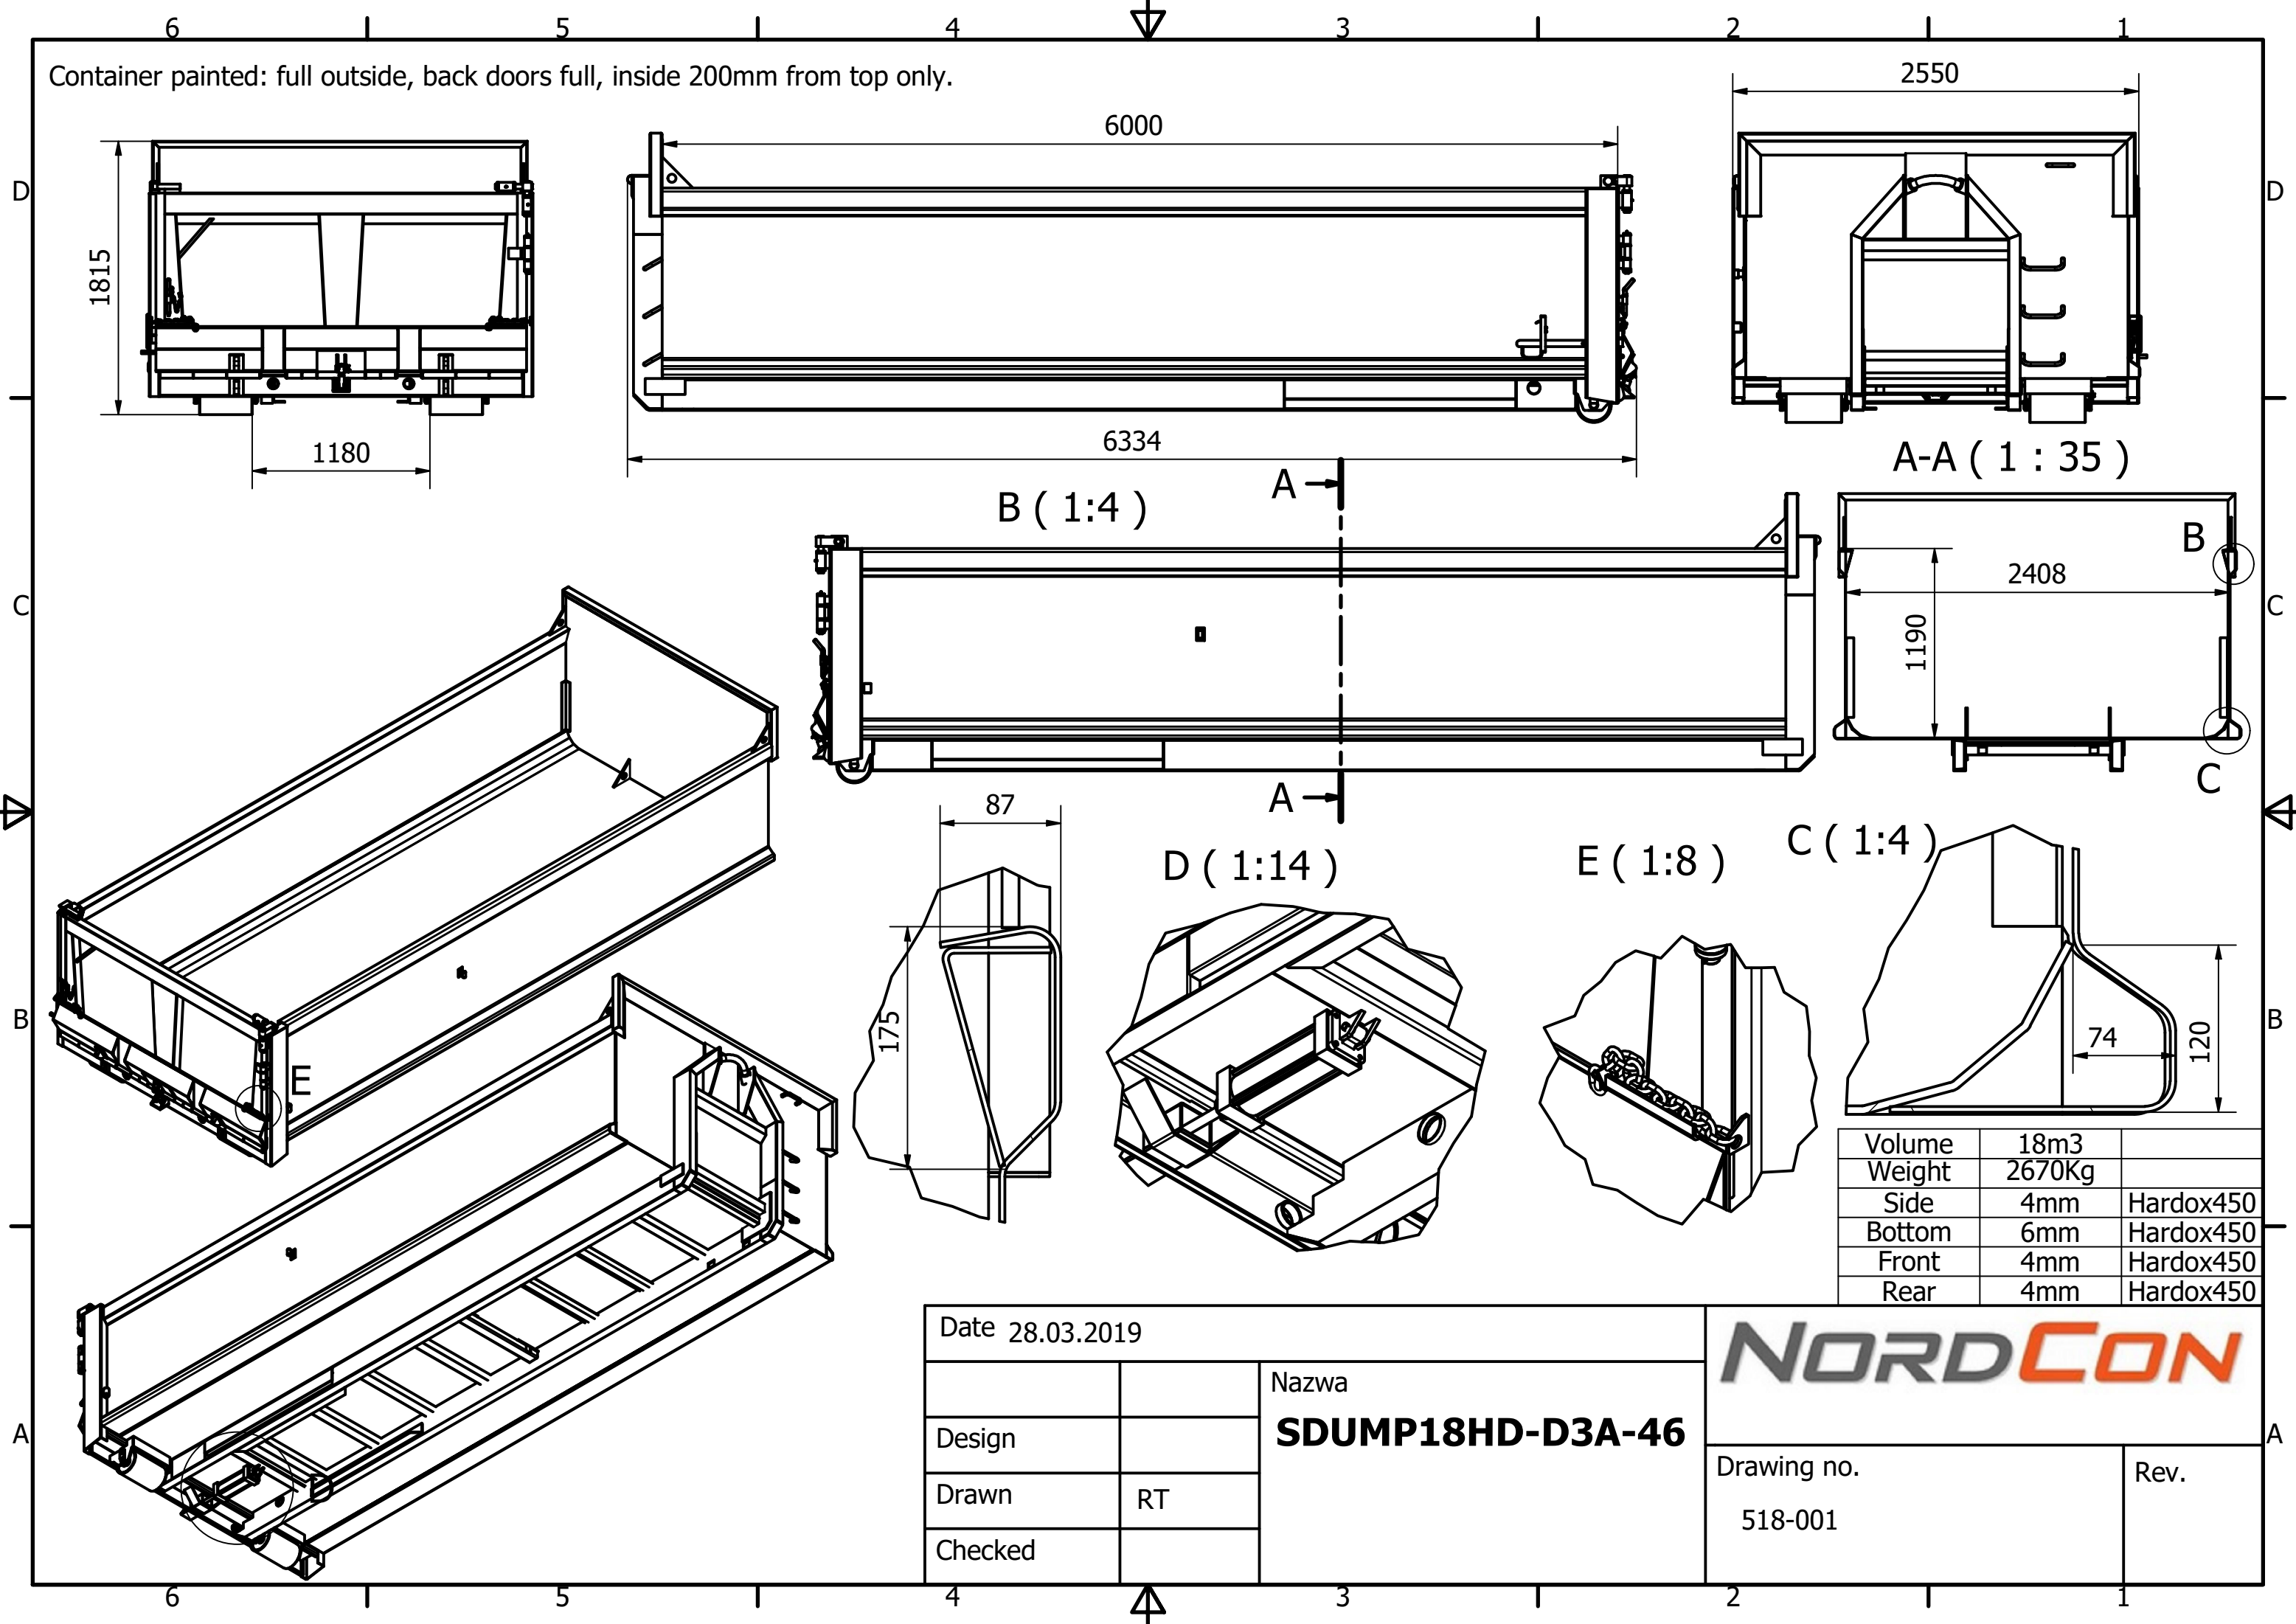

Container painted: full outside, back doors full, inside 200mm from top only.

Volume	18m3	
Weight	2670Kg	
Side	4mm	Hardox450
Bottom	6mm	Hardox450
Front	4mm	Hardox450
Rear	4mm	Hardox450

Date 28.03.2019		Nazwa <b>SDUMP18HD-D3A-46</b>
Design		
Drawn	RT	
Checked		

<b>NORDCON</b>	
Drawing no. 518-001	Rev.